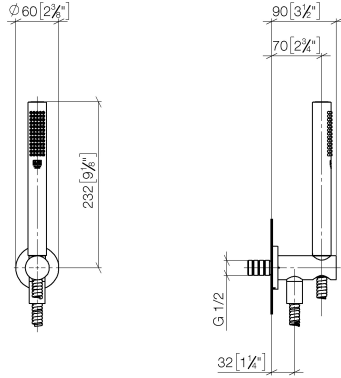

Hand shower set with integrated shower holder FlowReduce - Chrome

TARA

27 802 660

Fits: TARA, VAIA, META

- COMPACT RAIN, max. flow rate 6.8 l/min (at 3 bar)
- with anti-scale system
- 3/8" shower outlet
- metal shower hose 1250mm with integrated anti-twist protection
- rosette Ø 60 mm
- 1/2" connection
- This product reduces water consumption by % (compared to requirements of EAct '92)
- This product can contribute to Water Use Reduction in LEED® Green Building Rating
- This product can help a building meet the requirements of Green Building Rating Systems, e.g. LEED®, BREEAM®, DGNB

Recommended miscellaneous

Concealed adapter -

35 080 970-90
0010

27 802 660

mm [inches]

Flow rate chart

Codes & Standards

ASME
A112.18.1/CSA
B125.1

California Energy
Commission
(CEC)

Hand shower set with integrated shower holder FlowReduce - Chrome

TARA

27 802 660

Certificates

LGA_29985.

27 802 660

Spare parts list

| No. | Item Number | Name | Quantity used | Delivery time |
|-----|--------------------|---|---------------|---------------|
| 1 | 90 12 11 140 30-00 | shower | 1 | 10 |
| 2 | 28 490 660-00 | Wall elbow with integrated shower holder - Chrome | 1 | 10 |
| 3 | 90 30 02 072 00-00 | Metal shower hose 1/2" x 3/8" x 1250 mm - Chrome | 1 | 10 |
| 4 | 90 14 20 026 00 90 | seal | 1 | 2 |