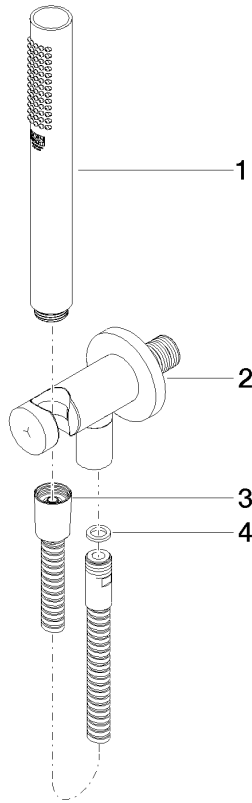

Hand shower set with integrated shower holder FlowReduce - Chrome

TARA

27 802 660

Fits: TARA, VAIA, META

- COMPACT RAIN, max. flow rate 6.8 l/min (at 3 bar)
- with anti-scale system
- 3/8" shower outlet
- metal shower hose 1250mm with integrated anti-twist protection
- rosette Ø 60 mm
- 1/2" connection
- This product reduces water consumption by % (compared to requirements of EAct '92)
- This product can contribute to Water Use Reduction in LEED® Green Building Rating
- This product can help a building meet the requirements of Green Building Rating Systems, e.g. LEED®, BREEAM®, DGNB

Recommended miscellaneous

Concealed adapter -

35 080 970-90
0010

27 802 660

mm [inches]

Flow rate chart

Codes & Standards

ASME
A112.18.1/CSA
B125.1

California Energy
Commission
(CEC)

Hand shower set with integrated shower holder FlowReduce - Chrome

TARA

27 802 660

Certificates

LGA_29985.

27 802 660

Spare parts list

| No. | Item Number | Name | Quantity used | Delivery time |
|-----|--------------------|---|---------------|---------------|
| 1 | 90 12 11 140 30-00 | shower | 1 | 10 |
| 2 | 28 490 660-00 | Wall elbow with integrated shower holder - Chrome | 1 | 10 |
| 3 | 90 30 02 072 00-00 | Metal shower hose 1/2" x 3/8" x 1250 mm - Chrome | 1 | 10 |
| 4 | 90 14 20 026 00 90 | seal | 1 | 2 |