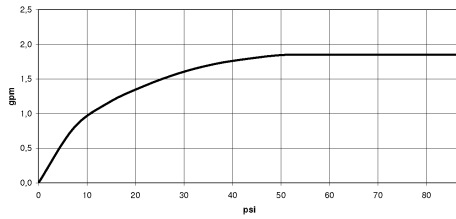

Hand shower set with integrated shower holder FlowReduce - Chrome

TARA

27 802 660

Fits: TARA, VAIA, META

- COMPACT RAIN, max. flow rate 6.8 l/min (at 3 bar)
- with anti-scale system
- 3/8" shower outlet
- metal shower hose 1250mm with integrated anti-twist protection
- rosette Ø 60 mm
- 1/2" connection
- This product reduces water consumption by % (compared to requirements of EAct '92)
- This product can contribute to Water Use Reduction in LEED® Green Building Rating
- This product can help a building meet the requirements of Green Building Rating Systems, e.g. LEED®, BREEAM®, DGNB

Recommended miscellaneous

Concealed adapter -

35 080 970-90
0010

27 802 660

mm [inches]

Flow rate chart

Codes & Standards

ASME
A112.18.1/CSA
B125.1